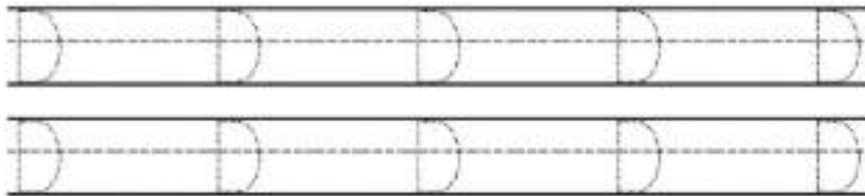

# Letter 'D' Tracing

Name: \_\_\_\_\_ Class: \_\_\_\_\_

Dog

Drum

Trace the uppercase letters.

Trace the lowercase letters.

Trace the uppercase and lowercase letters.